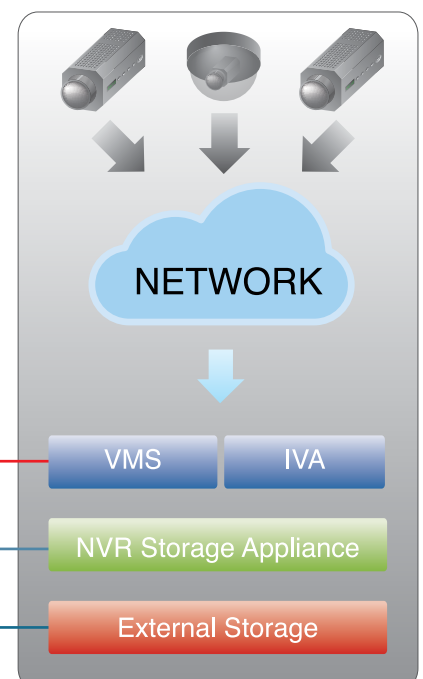

PROMISE Proposal