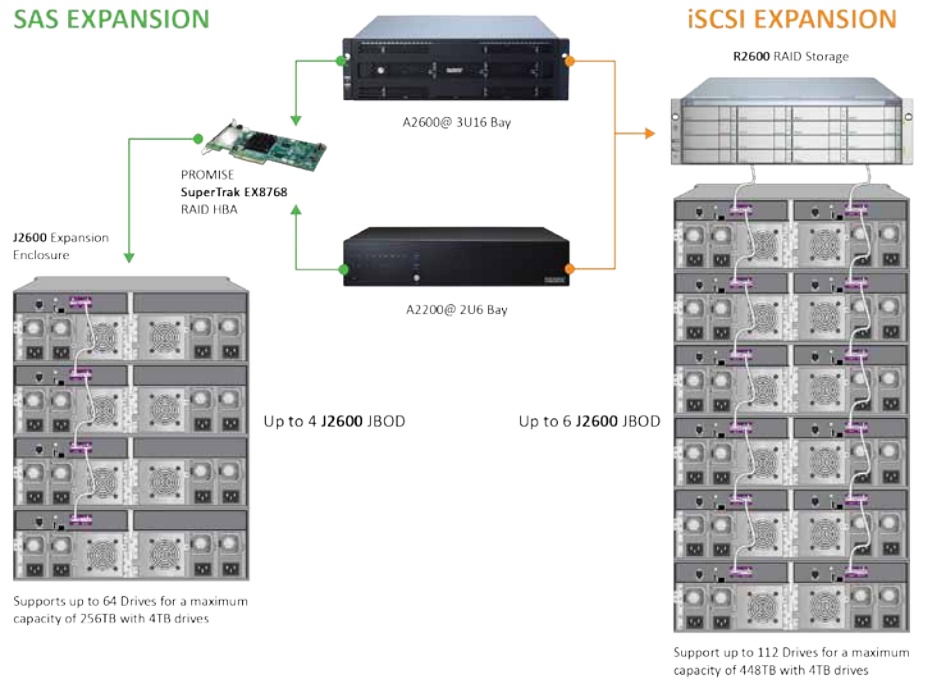

Additionally, the stand-alone Vess NVR greatly reduces support and equipment costs because there is no separate RAID storage unit to manage, eliminating the need for a server, controller cards, external cables, and a separate storage enclosure for a complete video surveillance system; the Vess NVR storage appliance does it all!

## Mid to Large Range NVR Appliance Storage Solutions with 3<sup>rd</sup> Party VMS

## Integrated Solution - Easier to Manage & Grow

The all-in-one Vess A2000 solution makes it incredible easy to scale as your surveillance needs grow. Security practitioners can easily scale with no user configuration, just plug and add. When external storage is a must, easily scale up with PROMISE's Vess external storage series, creating a total video surveillance solution that combines a recording appliance and external storage.